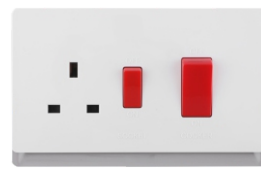

1G dimmer switch 500W 250V~

**SWB3110**

1G speed switch 500W 250V~

**SWB401**

1G blank plate

**SWB307L/SWB308L**

4G 1way/2way switch ( 3\*6 ) 10AX 250V

**SWB309/SWB310**

6G 1way/2way switch ( 3\*6 ) 10AX 250V

**SWB402**

2G blank plate

## SOCKET

**SWB331**

Cooker control unit 45a switch DP + 13a socket outlet DP switched with neons 250V~

**SWB332**

Cooker control unit 45a switch DP + 13a socket outlet DP switched 250V~

**SWB405/409**

1G switched socket , SP/DP 13A 250V~