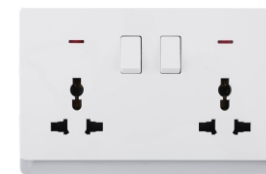

SWB4136

2G universal socket outlet with neon 16A 250V~