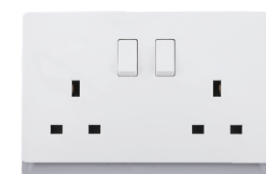

**SWB4121USB-10W**

1G universal socket outlet +type A & C 2.1A USB 16A 250V~

**SWB4122USB-10W**

1G universal socket outlet with neon+type A & C 2.1A USB 16A 250V~

**SWB406/410 USB-10W**

2G SP/DP switched socket +type A & C 2.1A USB 13A 250V~

**SWB408/412USB-10W**

2G SP/DP switched socket with neon+type A & C 2.1A USB 13A 250V~

**SWB408/412**

2G SP/ DP switched socket with neon, 13A 250V~

**SWB406/410**

2G SP/ DP switched socket 13A 250V~

**SWB4135**