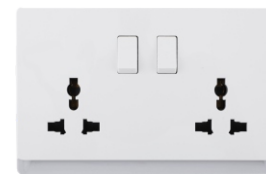

**SWB408/412USB-10W**

2G SP/DP switched socket with neon+type A & C 2.1A USB 13A 250V~

**SWB408/412**

2G SP/ DP switched socket with neon, 13A 250V~

**SWB406/410**

2G SP/ DP switched socket 13A 250V~

**SWB4135**