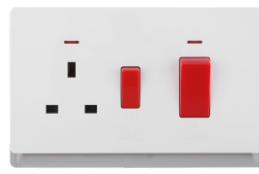

SOCKET

SWB331

Cooker control unit 45a switch DP + 13a socket outlet DP switched with neons 250V~