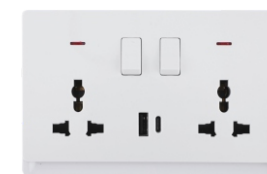

SWB4136USB-10W

2G universal socket outlet with neon +type A & C 2.1A USB 16A 250V~