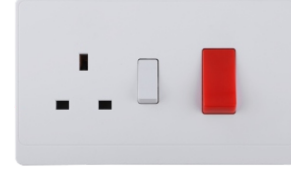

**SWF350**  
1G 1way dimmer  
switch  
250V ~ ,250W

**SWF355/346**  
1G 1way/2way dimmer  
switch  
250V ~ ,500W

**SWF351**  
1G speed switch  
250V ~ ,250W

**SWF331**  
Cooker plates with LED  
45A,250V ~