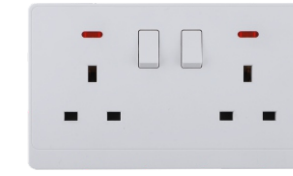

## Socket

**SWF405**  
1G switched socket  
single pole  
13A,250V ~

**SWF407**  
1G switched socket  
with LED single pole  
13A,250V ~

**SWF406**  
2G switched socket single pole  
13A,250V ~

**SWF408**  
2G switched socket with LED  
single pole  
13A,250V ~