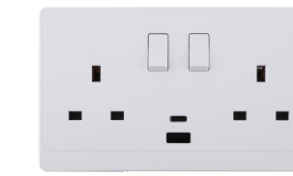

SWF406BUAC-15W
2G switched socket
with Type A&C USB outlets
13A,250V ~