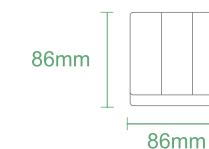

### Description

Material : PC  
Spec: 10AX,220-250V ~  
Size : 86mm×86mm

Simple surface

Appearance patent

PC material (850° C)  
Better fire performance

40000 times press

4 colors

Fashion

### Dimension :